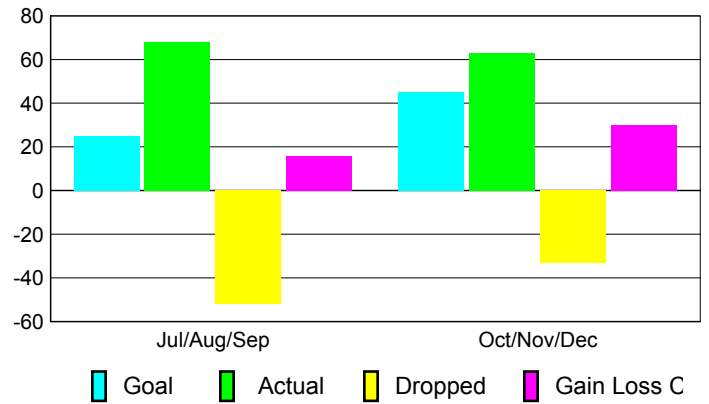

### YTD Status Quo Clubs 2010-2011

Status Quo Clubs Compared to Status Quo Members

## MEMBERSHIP

**Membership Results  
2010-2011**

**Membership  
2009-2010**

Month	Net Memb Goal	Actual New Memb	Actual Dropped Memb	Gain/Loss of Memb	Gain/Loss of Memb
Jul/Aug/Sep	25	68	-52	16	-1
Oct/Nov/Dec	45	63	-33	30	40
<b>Totals</b>	<b>70</b>	<b>131</b>	<b>-85</b>	<b>46</b>	<b>39</b>

### Membership Results 2010-2011

Goal, New, Dropped, Gain/Loss

### Comparison of Membership Gain/Loss

Current Year Compared to the Previous Year