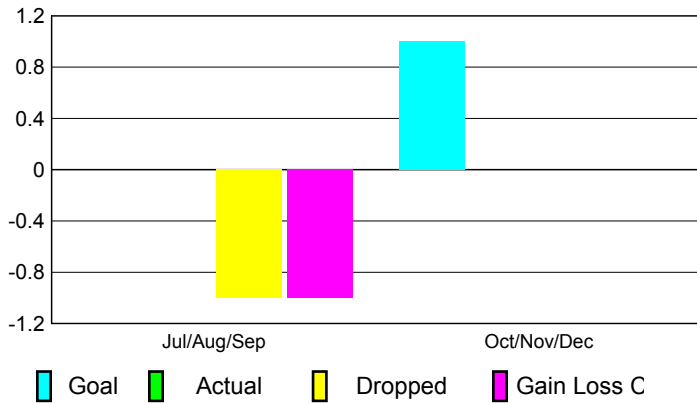

## CLUBS

**Club Results  
2010-2011**

**Clubs  
2009-2010**

Month	New Club Goal	Actual New Clubs	Actual Dropped Clubs	Gain/Loss of Clubs	Gain/Loss of Clubs
Jul/Aug/Sep	0	0	-1	-1	0
Oct/Nov/Dec	1	0	0	0	1
<b>Totals</b>	<b>1</b>	<b>0</b>	<b>-1</b>	<b>-1</b>	<b>1</b>

### Club Results 2010-2011

Goal, New, Dropped, Gain/Loss

### Comparison of Club Gain/Loss

Current Year Compared to the Previous Year